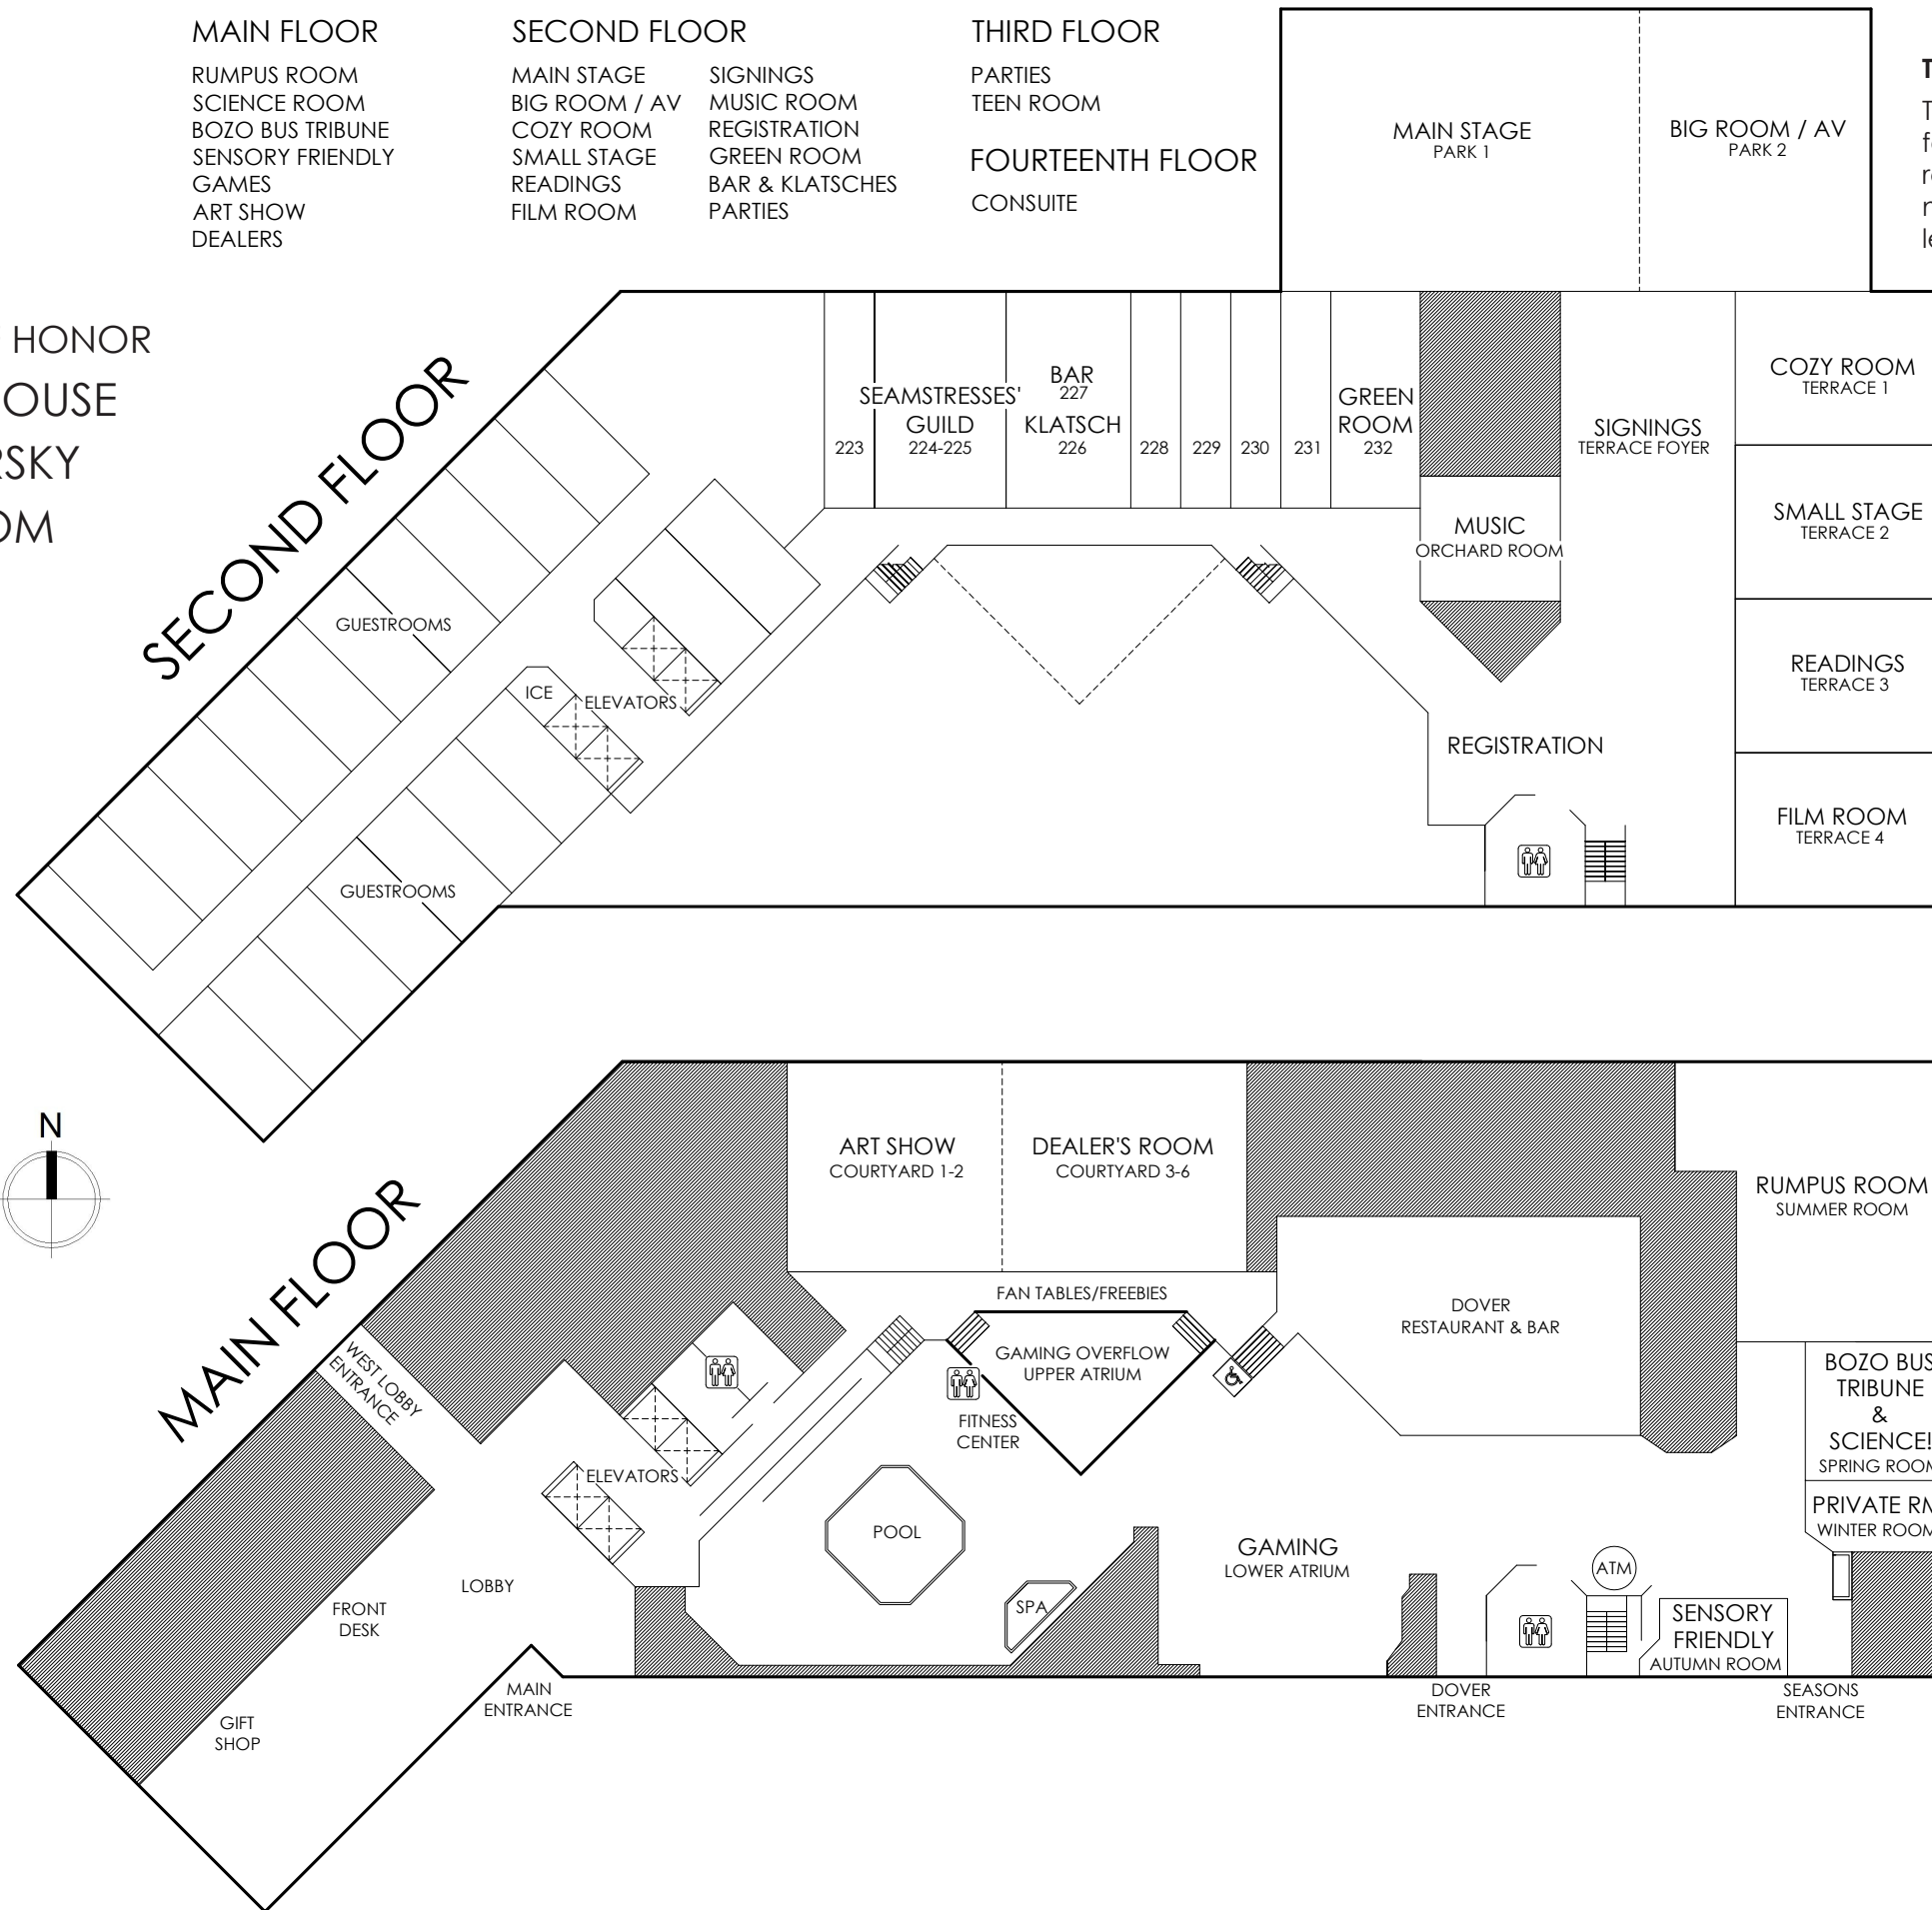

THE BOZO BUS TRIBUNE
The BBT is Minicon's at-con newsletter, featuring event announcements, corrections, reviews and more! Send submissions to bbt@minicon53.mnsthf.org or leave them in the Submissions Box.

1. **PARTY ROOMS**
2. 224 Seamstress' Guild
   - 232 The Krushenko's Annex
   - 324 Geek Partnership Society
     The Artemis Bridge Simulator
   - 325 Kansas City Fandom (ConQuest)
   - 326 The Unconventional CONventional Music Room
   - 327 Rewind Party
   - 328 Karaoke & Desserts
   - 329 Totes Inappropes
   - 330 A Social Media party (Sat)
     Ladies' Sewing Circle (Sun)
   - 331 Prella's Party TARDIS
   - 332 Minicon Party Central

CODE OF CONDUCT COMMITTEE
To report violations of our Code of Conduct call **(612) 213-9620**. We are available all day and most of the night, and if we don't answer, leave a voicemail or text, and we will respond ASAP. For more information regarding our Code of Conduct see pg. 3 of the program book.

EMERGENCIES
In case of an emergency call **911!**

COMMON AREA ETIQUETTE
If you create a mess in a common area, please clean it up, do not leave trash or cups around. Also, open alcohol containers are not allowed in the common areas.